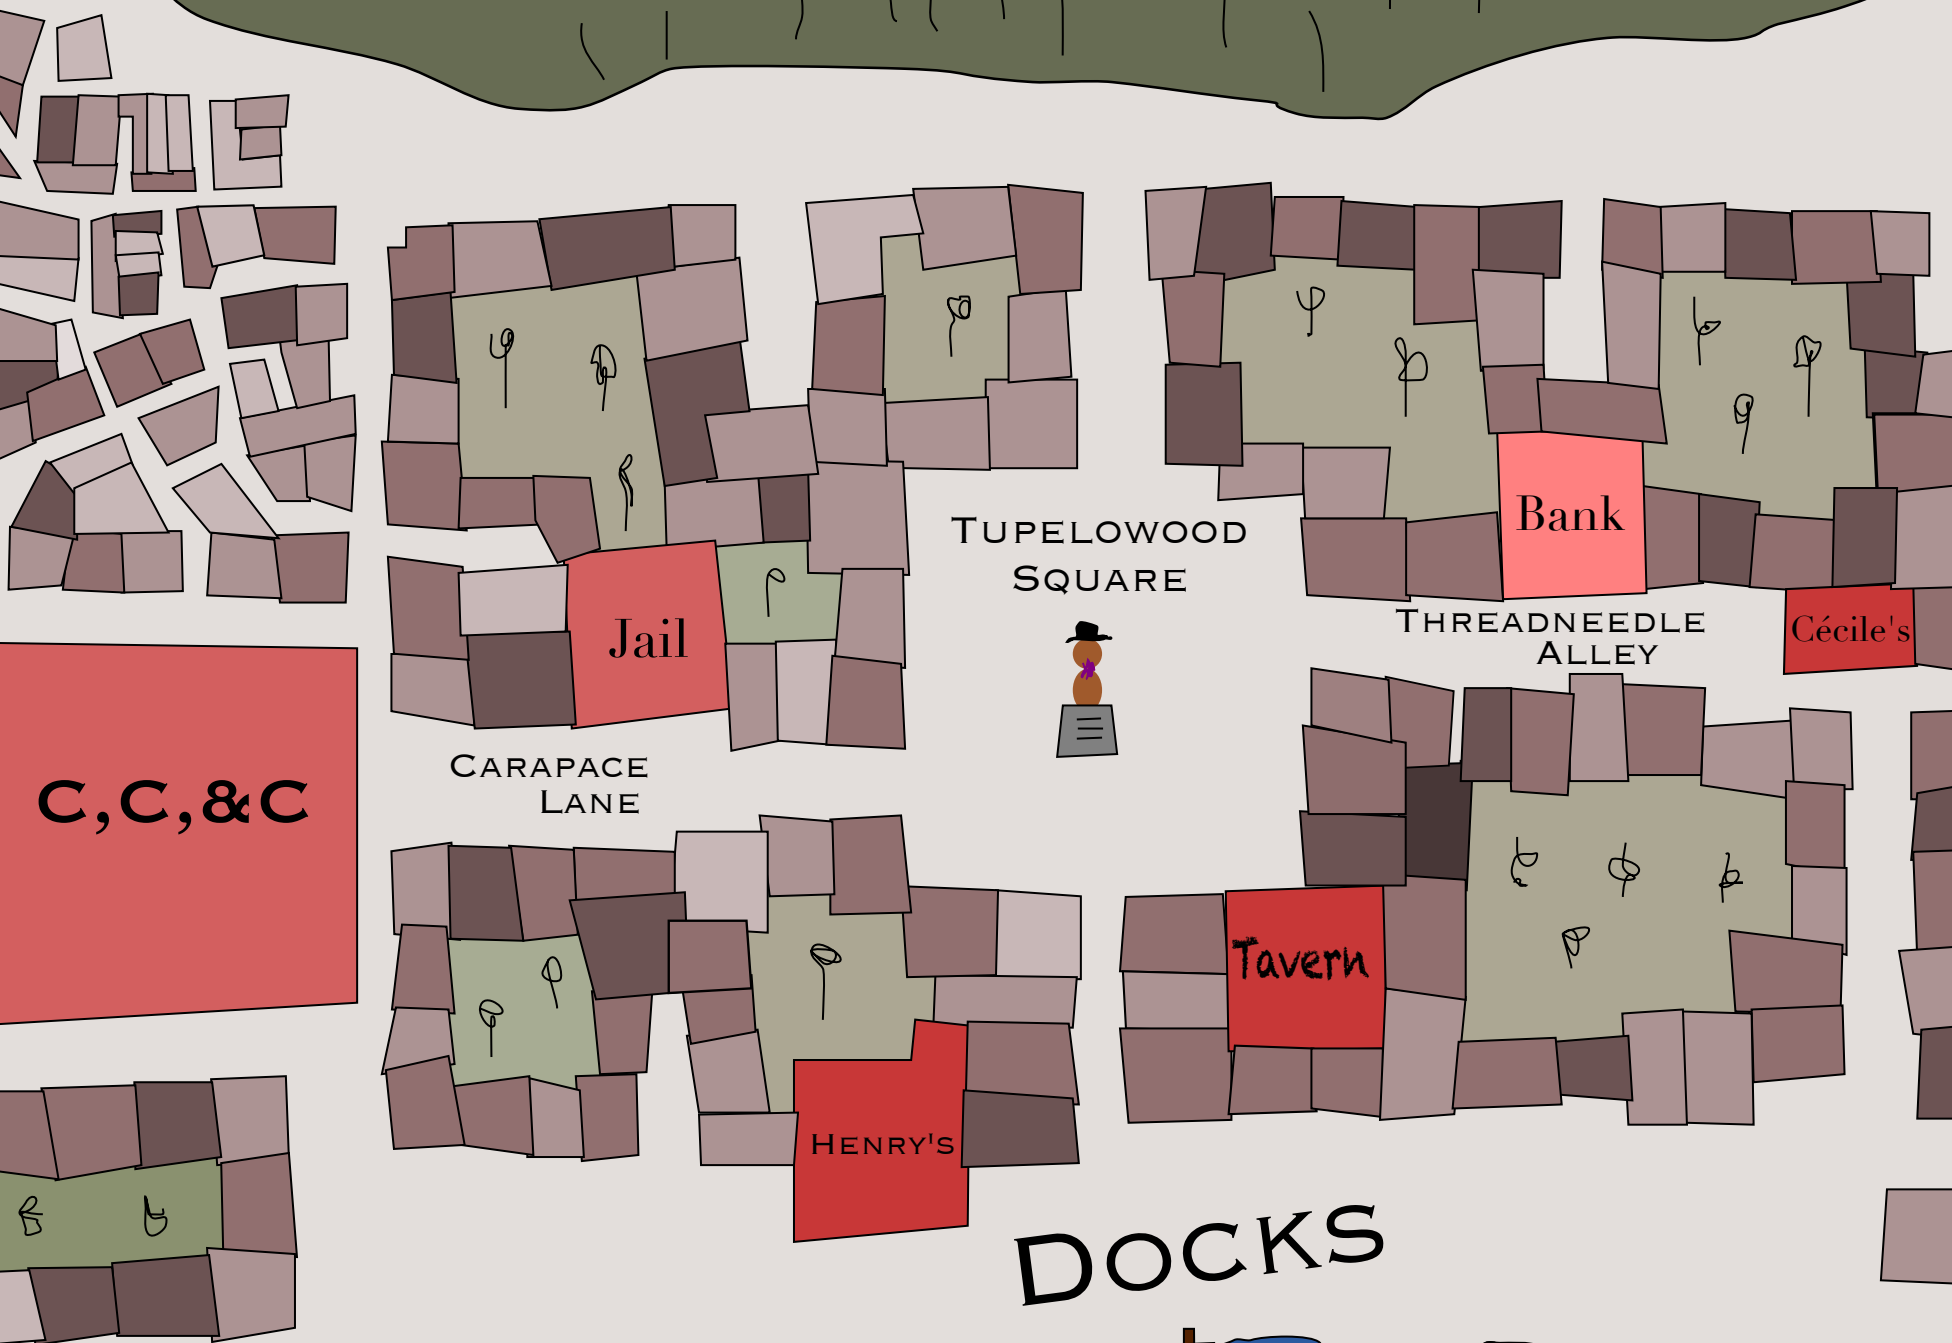

Mambo's Hut

BAYOU

C,C,&C

Jail

CARAPACE
LANE

TUPELOWOOD
SQUARE

Bank

THREADNEEDLE
ALLEY

Cécile's

Tavern

HENRY'S

DOCKS

Baedeker's
TORTUGA